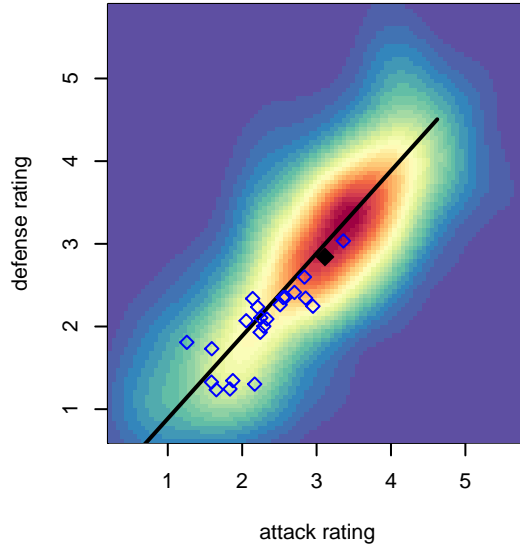

**attack and defense rating
relative to others at age
and all opponents in last 13 months**