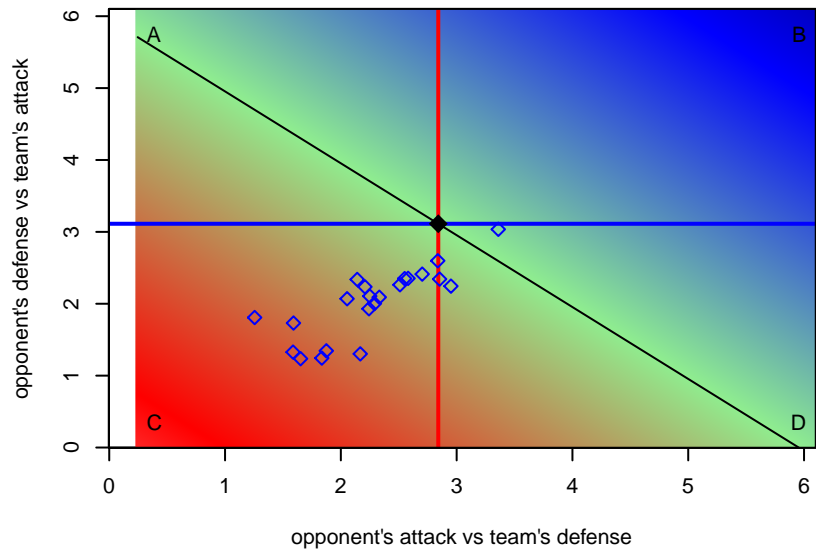

Crossfire Select Granston G01
 Dots are actual minus expected GF (blue circles) and GA (red triangles).
 Blue line is smoothed change in attack strength. Red is smoothed change in defense strength.

**attack and defense variance (black dot)
relative to other teams
and top 10 in region**

**attack and defense rating
relative to others at age
and all opponents in last 13 months**

**attack and defense rating
relative to others at age
and all opponents in last 13 months**

Performance relative to 13 month average

Performance relative to 13 month average

Distribution of opponents
 Red = Lose zone, Blue = Win zone, Green = Even
 Black line separates win/lose zones

lot. A=Neither has attack advantage, B=Opponent has both attack and defense advantage, C=Opponent has both attack and defense disadvantage, D=Both have