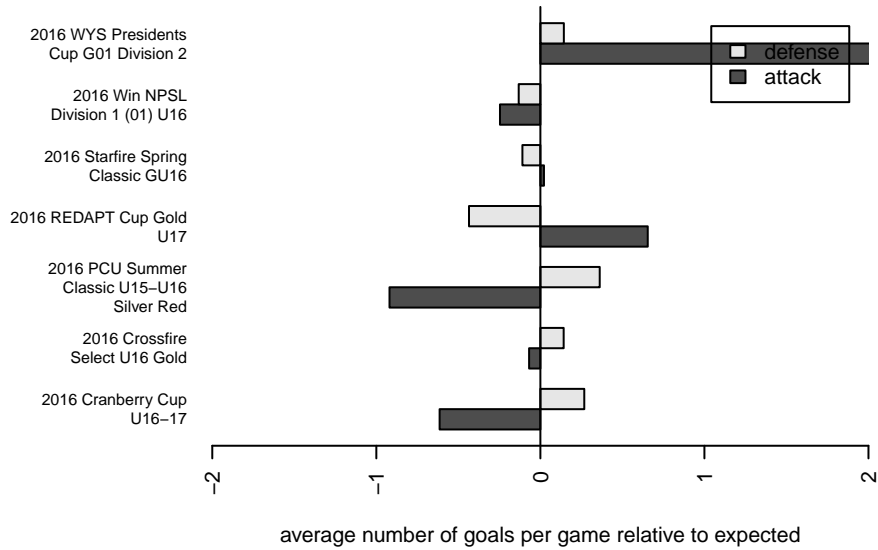

Venues played:
 2016 Starfire Spring Classic GU16
 2016 PCU Summer Classic U15-U16 Silver Re
 2016 Crossfire Select U16 Gold
 2016 REDAPT Cup Gold U17
 2016 Cranberry Cup U16-17
 2016 Win NPSL Division 1 (01) U16
 2016 WYS Presidents Cup G01 Division 2

Crossfire Select Granston G01
 Dots are actual minus expected GF (blue circles) and GA (red triangles).
 Blue line is smoothed change in attack strength. Red is smoothed change in defense strength.

**attack and defense variance (black dot)
relative to other teams
and top 10 in region**

**attack and defense rating
relative to others at age
and all opponents in last 13 months**

**attack and defense rating
relative to others at age
and all opponents in last 13 months**

Performance relative to 13 month average

Performance relative to 13 month average

Distribution of opponents
 Red = Lose zone, Blue = Win zone, Green = Even
 Black line separates win/lose zones

lot. A=Neither has attack advantage, B=Opponent has both attack and defense advantage, C=Opponent has both attack and defense disadvantage, D=Both have