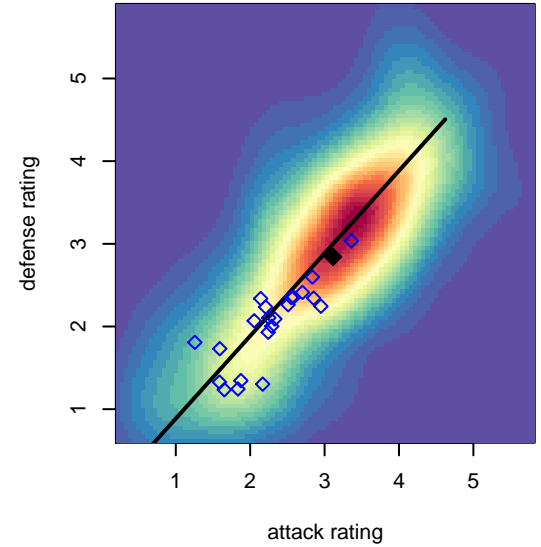

Crossfire Select Granston G01

Crossfire Select
 Redmond, WA
 G01 total strength=1659
 attack=22.48 defense=17.14
 spr league = Win NPSL Div 1 (01) U16

alt names used:
 Crossfire Select Granston G01
 Crossfire Select G01 Granston

Crossfire Select Granston G01
 Dots are actual minus expected GF (blue circles) and GA (red triangles).
 Blue line is smoothed change in attack strength. Red is smoothed change in defense strength.

**attack and defense variance (black dot)
relative to other teams
and top 10 in region**

**attack and defense rating
relative to others at age
and all opponents in last 13 months**

**attack and defense rating
relative to others at age
and all opponents in last 13 months**

Performance relative to 13 month average

Performance relative to 13 month average

Distribution of opponents
 Red = Lose zone, Blue = Win zone, Green = Even
 Black line separates win/lose zones

lot. A=Neither has attack advantage, B=Opponent has both attack and defense advantage, C=Opponent has both attack and defense disadvantage, D=Both have