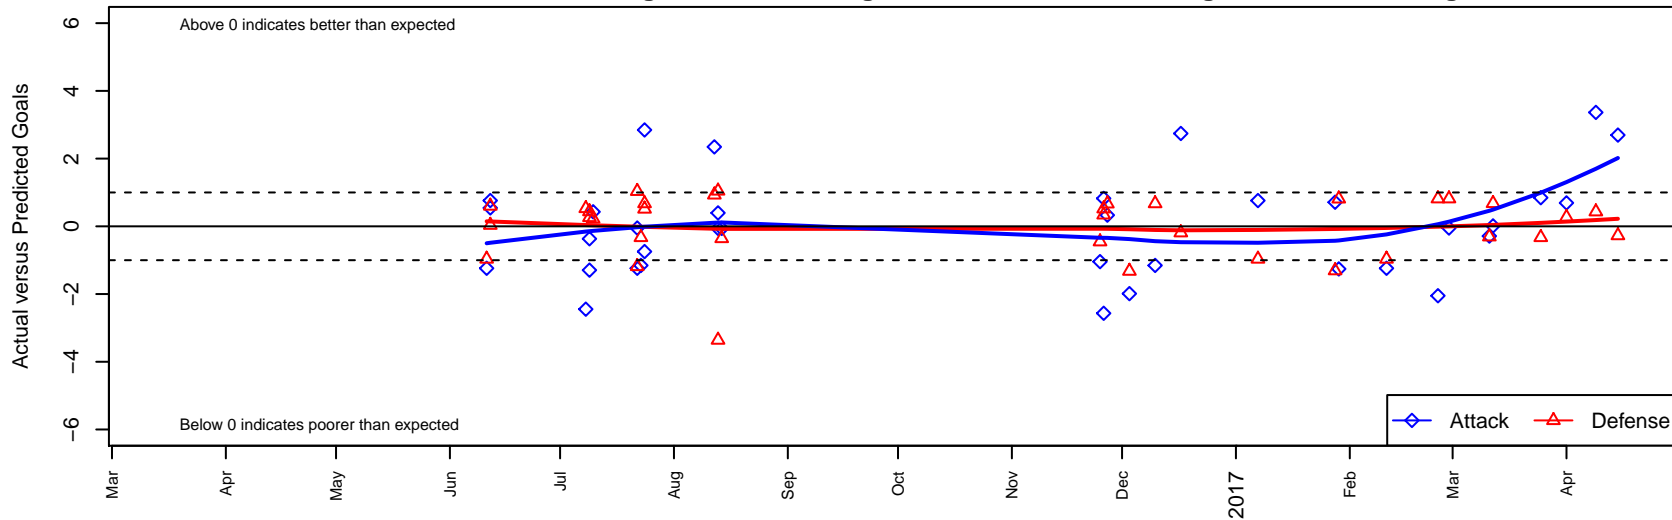

Crossfire Select Granston G01

Crossfire Select
 Redmond, WA
 G01 total strength=1659
 attack=22.48 defense=17.14
 spr league = Win NPSL Div 1 (01) U16

alt names used:
 Crossfire Select Granston G01
 Crossfire Select G01 Granston

Crossfire Select Granston G01
 Dots are actual minus expected GF (blue circles) and GA (red triangles).
 Blue line is smoothed change in attack strength. Red is smoothed change in defense strength.

**attack and defense variance (black dot)
relative to other teams
and top 10 in region**

**attack and defense rating
relative to others at age
and all opponents in last 13 months**

**attack and defense rating
relative to others at age
and all opponents in last 13 months**

Performance relative to 13 month average

Performance relative to 13 month average

Distribution of opponents
 Red = Lose zone, Blue = Win zone, Green = Even
 Black line separates win/lose zones

lot. A=Neither has attack advantage, B=Opponent has both attack and defense advantage, C=Opponent has both attack and defense disadvantage, D=Both have