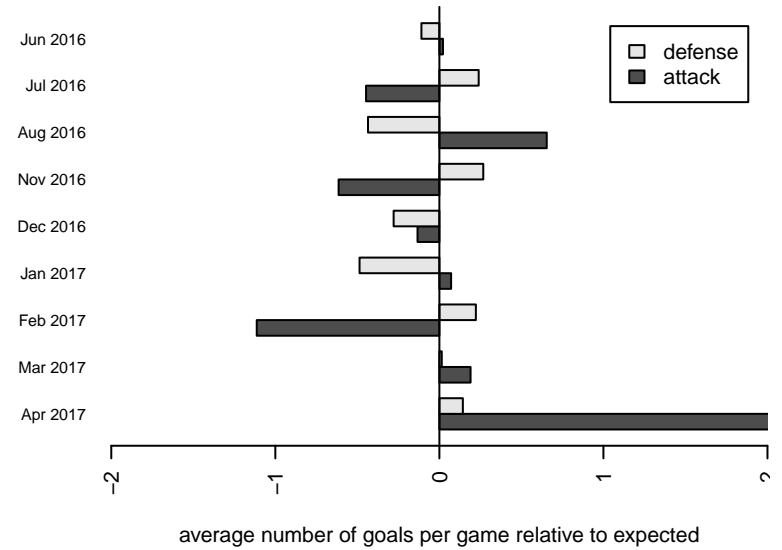

Crossfire Select Granston G01
 Dots are actual minus expected GF (blue circles) and GA (red triangles).
 Blue line is smoothed change in attack strength. Red is smoothed change in defense strength.

**attack and defense variance (black dot)
relative to other teams
and top 10 in region**

**attack and defense rating
relative to others at age
and all opponents in last 13 months**

**attack and defense rating
relative to others at age
and all opponents in last 13 months**

Performance relative to 13 month average

Performance relative to 13 month average

Distribution of opponents
 Red = Lose zone, Blue = Win zone, Green = Even
 Black line separates win/lose zones

lot. A=Neither has attack advantage, B=Opponent has both attack and defense advantage, C=Opponent has both attack and defense disadvantage, D=Both have